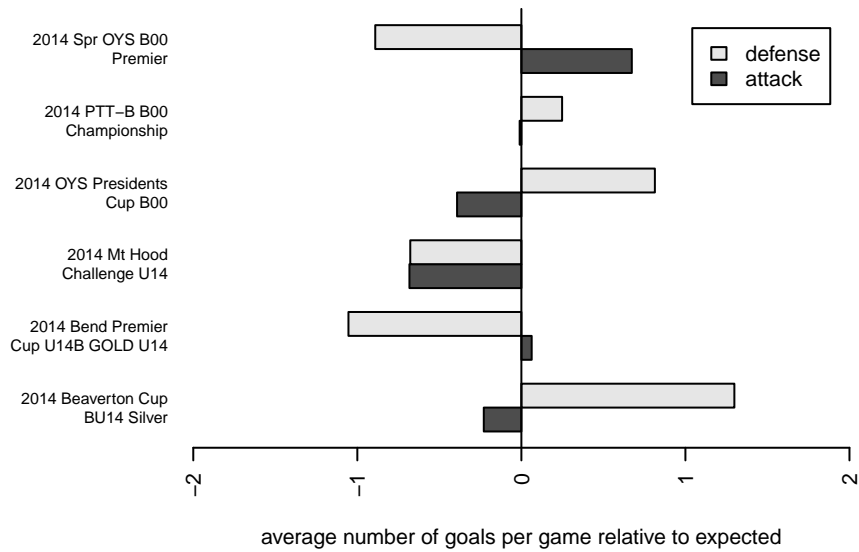

Performance relative to 13 month average