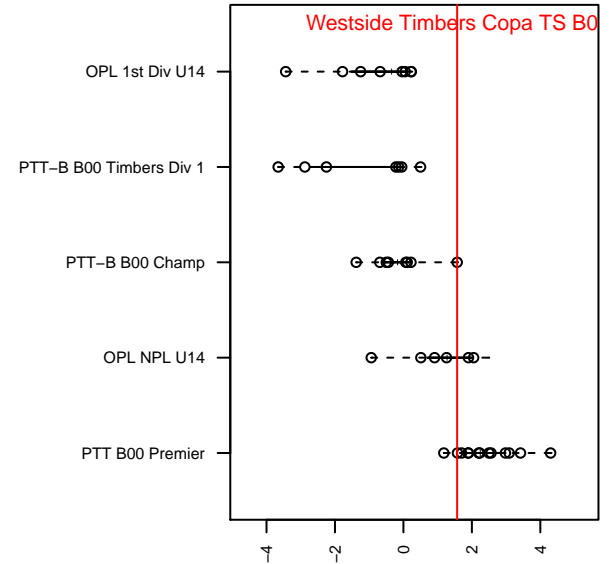

**attack and defense rating
relative to others at age
and all opponents in last 13 months**