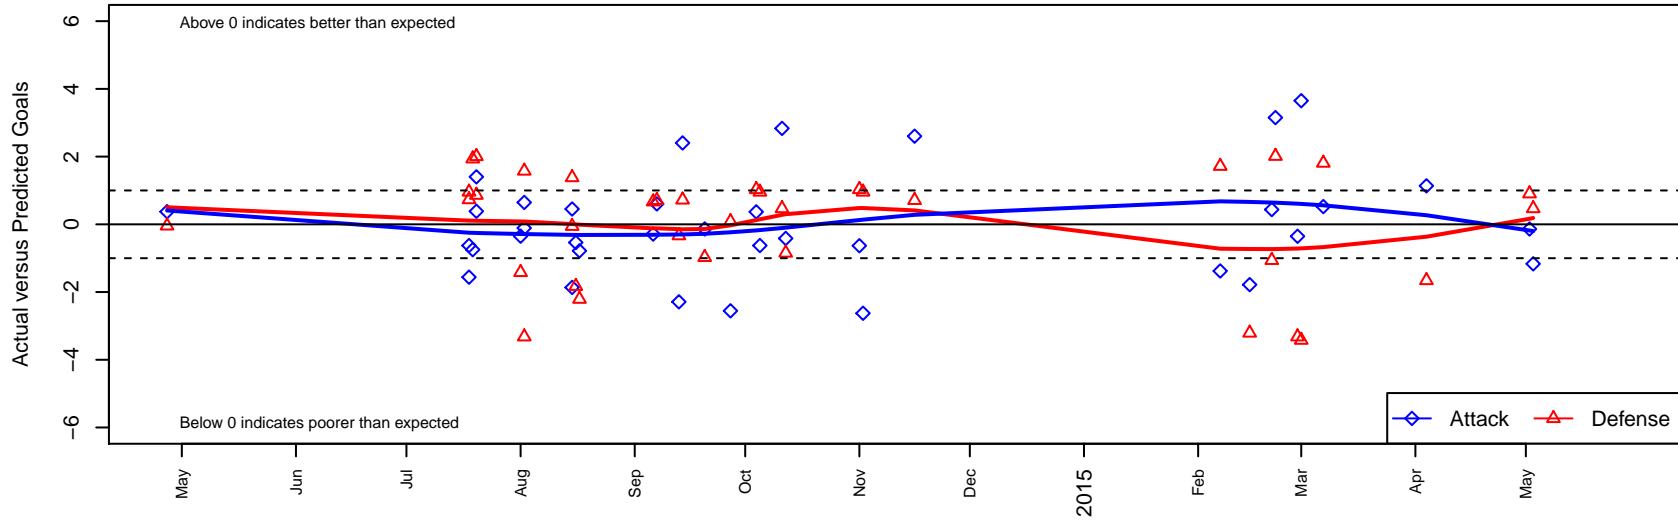

Westside Timbers Copa TS B00

Westside Timbers
 Beaverton, OR
 B00 total strength=1254
 attack=7.81 defense=2.97
 fall league = PTT-B B00 Championship
 spr league = Spr OYS B00 Premier

alt names used:
 WT B00 Copa TS
 WESTSIDE TIMBERS B00 COPA TS (OR)
 WT B00 Copa TS
 Westside Timbers B00 Copa TS
 Westside Timbers B00 Copa TS
 Westside Timbers B00 Copa TS (OR)
 Westside Timbers B00 Copa TS

Venues played:
 2013 OYS Presidents Cup B00
 2014 Beaverton Cup BU14 Silver
 2014 Bend Premier Cup U14B GOLD U14
 2014 Mt Hood Challenge U14
 2014 PTT-B B00 Championship
 2014 OYS Presidents Cup B00
 2014 Spr OYS B00 Premier

Westside Timbers Copa TS B00
 Dots are actual minus expected GF (blue circles) and GA (red triangles).
 Blue line is smoothed change in attack strength. Red is smoothed change in defense strength.

**attack and defense variance (black dot)
relative to other teams
and top 10 in region**